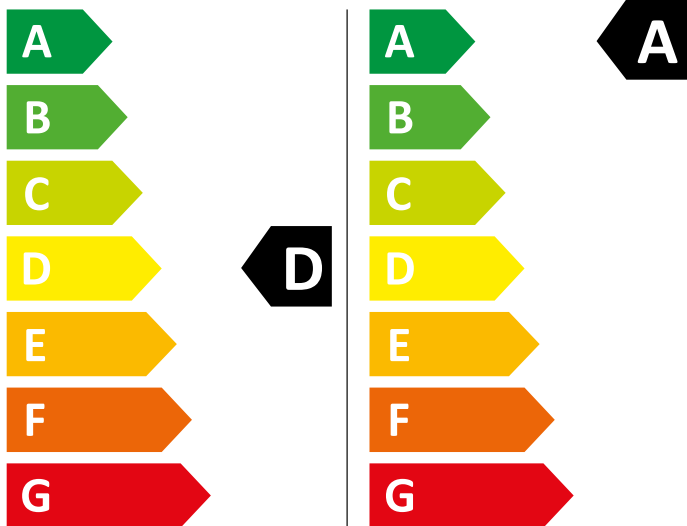

ENERG

IGNIS

IGWD 9636 IT

307 kWh/100

49 kWh/100

6,0 kg

9,0 kg

65 L